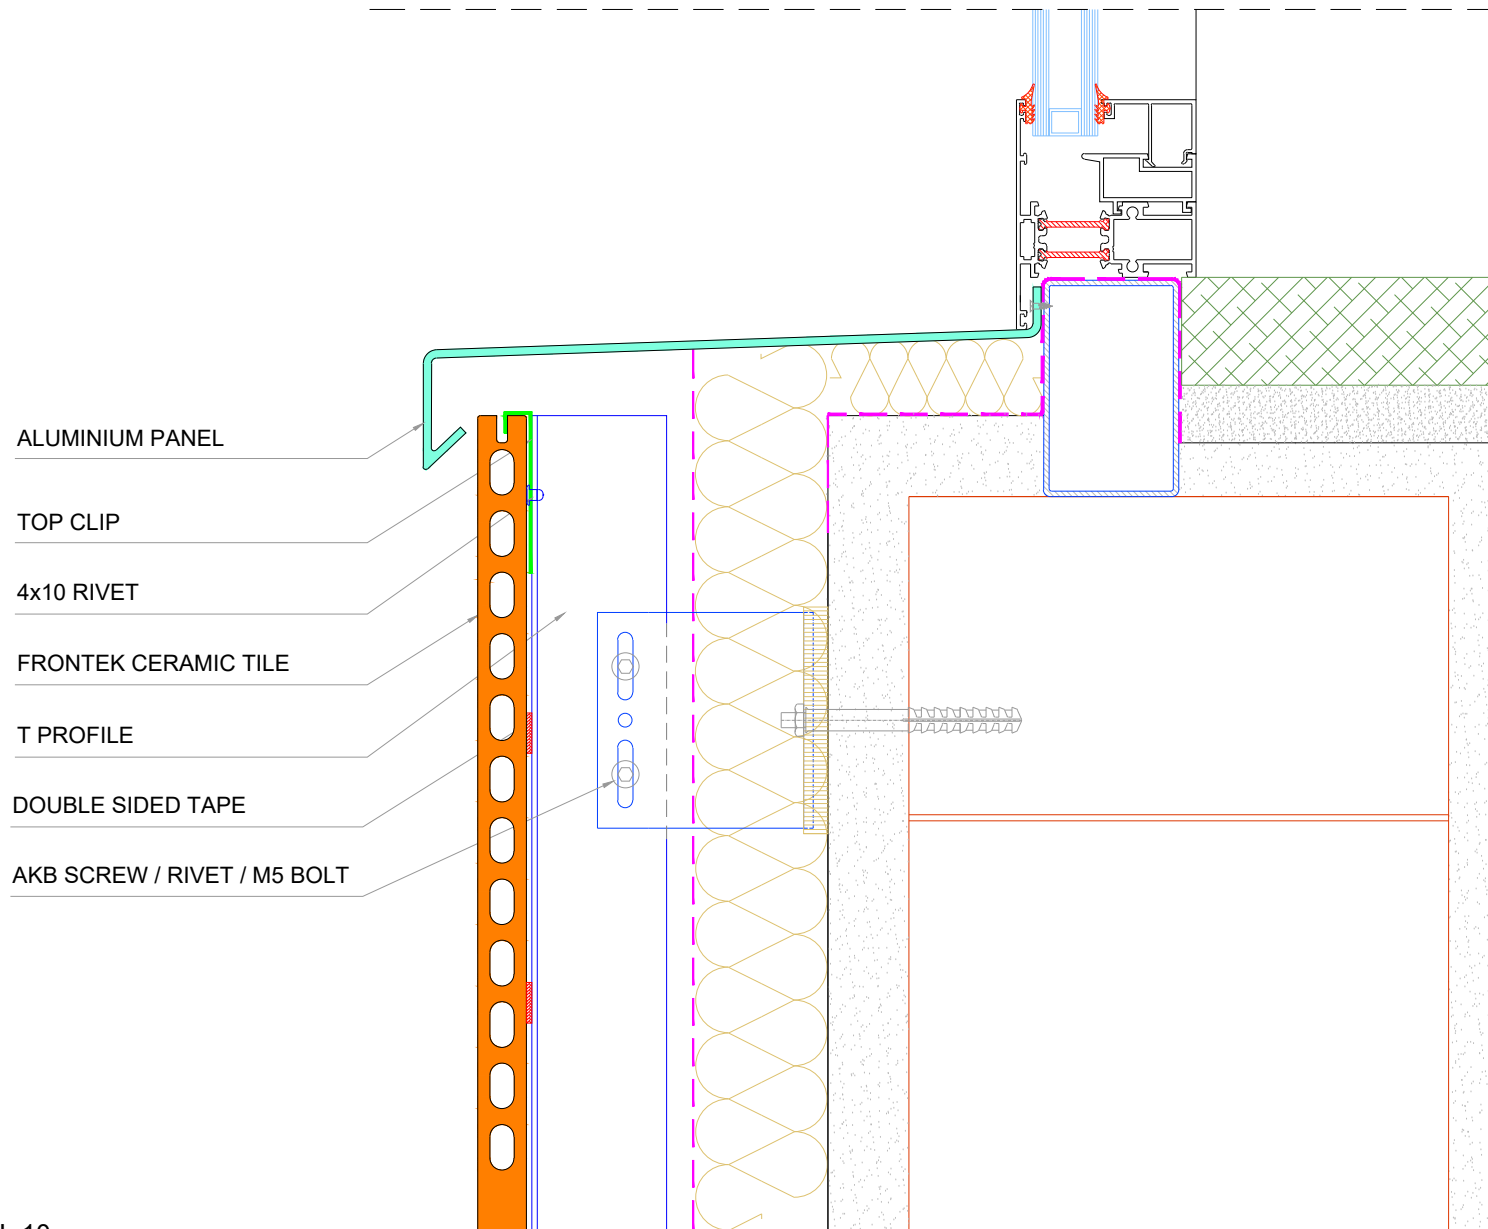

code	profile	profile features	code	profile	profile features
				Double Sided Tape	
3,9x19 YHB (M.U.V)					
3,9x19 YSB (M.U.V)					
4,8x16 YSB (M.U.V)					
AKB 5,5x25 (M.U.V)					
				MS Polymer Sealant	
		Steel Dowel			
		Plastic Dowel			
				Instant Adhesive - Glue	
					

DETAIL 2A

DETAIL B

DETAIL C