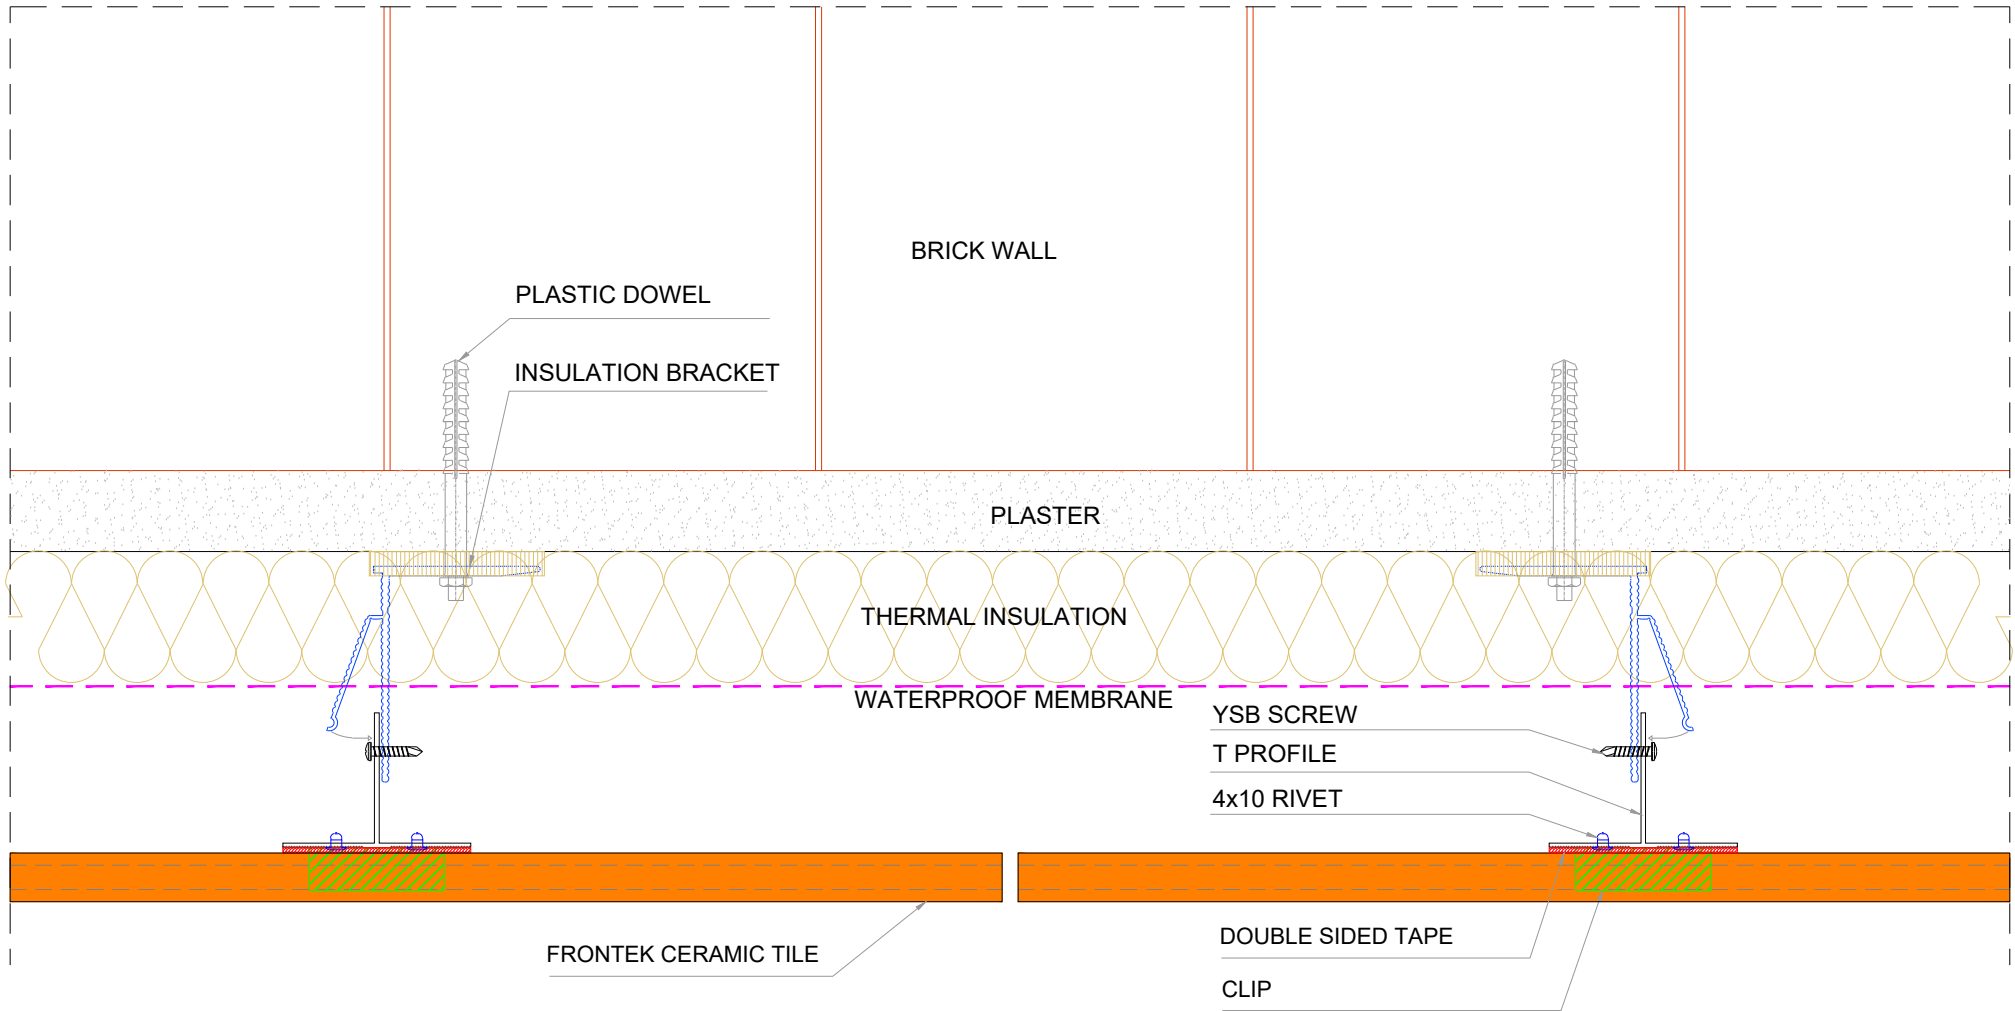

code	profile	profile features	code	profile	profile features
TP01	 <p>T Profile (50x50)</p>	colour : ral	LP01	 <p>L Profile (25x50)</p>	colour : ral
TP02	 <p>T Profile (70x50)</p>	colour : ral	LP02	 <p>L Profile (50x50)</p>	colour : ral
TP03	 <p>T Profile (100x50)</p>	colour : ral	 <p>4x10 Rivet 4,8x25 Rivet (Supply by requested RAL code)</p>		
	 <p>Bottom - Intermediate Clip</p>		 <p>Intermediate Clip</p>		

code	profile	profile features	code	profile	profile features
				Double Sided Tape	
3,9x19 YHB (M.U.V)					
3,9x19 YSB (M.U.V)					
4,8x16 YSB (M.U.V)					
AKB 5,5x25 (M.U.V)					
				MS Polymer Sealant	
		Steel Dowel			
		Plastic Dowel			
				Instant Adhesive - Glue	
					

DETAIL 2A

DETAIL B

DETAIL C