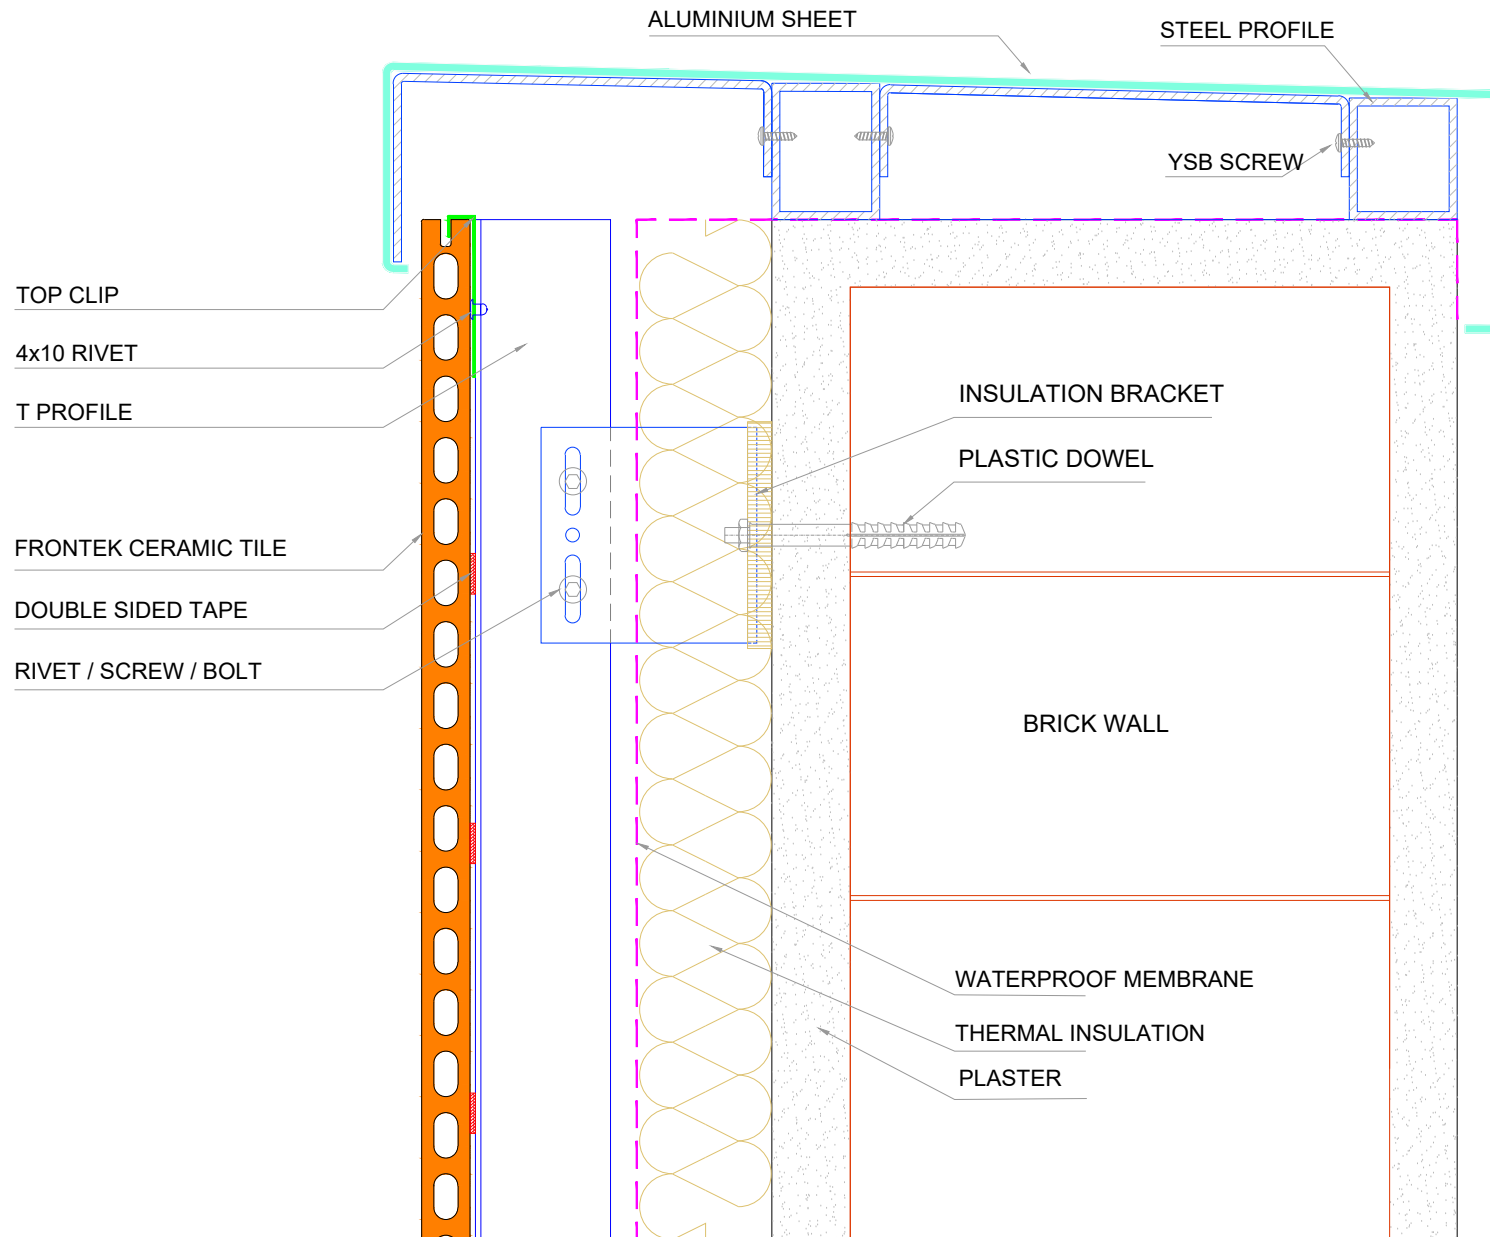

code	profile	profile features	code	profile	profile features
TP01	 <p>T Profile (50x50)</p>	colour : ral	LP01	 <p>L Profile (25x50)</p>	colour : ral
TP02	 <p>T Profile (70x50)</p>	colour : ral	LP02	 <p>L Profile (50x50)</p>	colour : ral
TP03	 <p>T Profile (100x50)</p>	colour : ral	 <p>4x10 Rivet 4,8x25 Rivet (Supply by requested RAL code)</p>		
	 <p>Bottom - Intermediate Clip</p>		 <p>Intermediate Clip</p>		

code	profile	profile features	code	profile	profile features
				Double Sided Tape	
3,9x19 YHB (M.U.V)					
3,9x19 YSB (M.U.V)					
4,8x16 YSB (M.U.V)					
AKB 5,5x25 (M.U.V)					
				MS Polymer Sealant	
		Steel Dowel			
		Plastic Dowel			
				Instant Adhesive - Glue	
					

DETAIL 2A

DETAIL B

DETAIL C