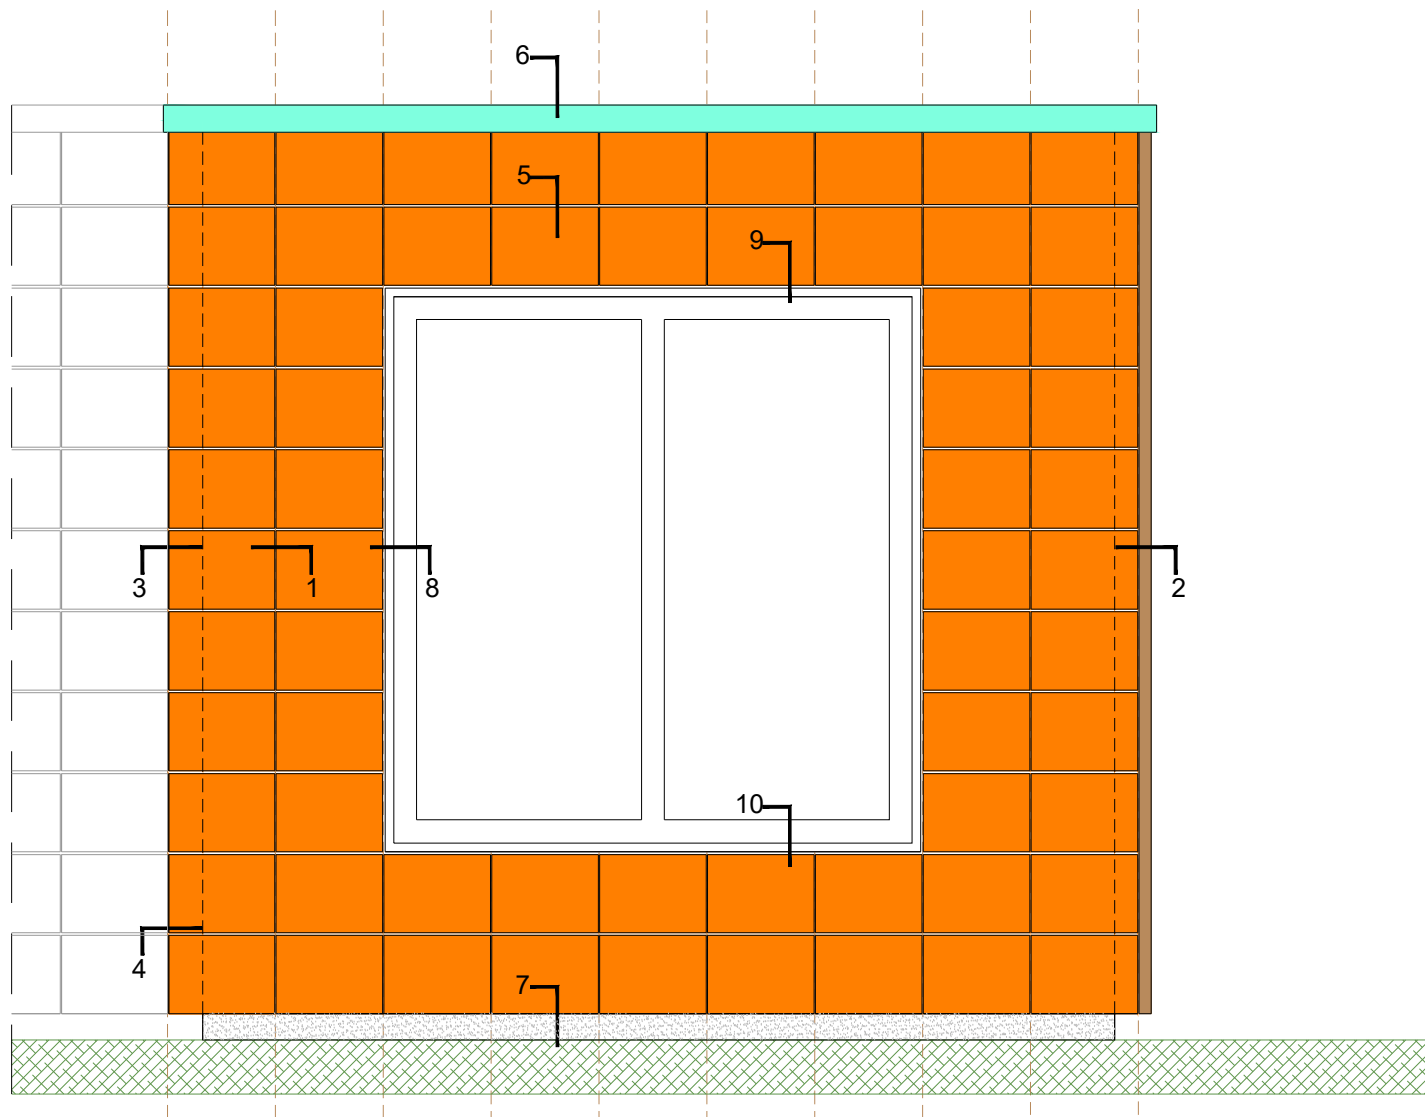

code	profile	profile features	code	profile	profile features
TP01	 <p>T Profile (50x50)</p>	colour : ral	LP01	 <p>L Profile (25x50)</p>	colour : ral
TP02	 <p>T Profile (70x50)</p>	colour : ral	LP02	 <p>L Profile (50x50)</p>	colour : ral
TP03	 <p>T Profile (100x50)</p>	colour : ral	 <p>4x10 Rivet 4,8x25 Rivet (Supply by requested RAL code)</p>		
	 <p>Bottom - Intermediate Clip</p>		 <p>Intermediate Clip</p>		

code	profile	profile features	code	profile	profile features
				Double Sided Tape	
3,9x19 YHB (M.U.V)					
3,9x19 YSB (M.U.V)					
4,8x16 YSB (M.U.V)					
AKB 5,5x25 (M.U.V)					
				MS Polymer Sealant	
		Steel Dowel			
		Plastic Dowel			
				Instant Adhesive - Glue	
					

DETAIL 2A

DETAIL B

DETAIL C