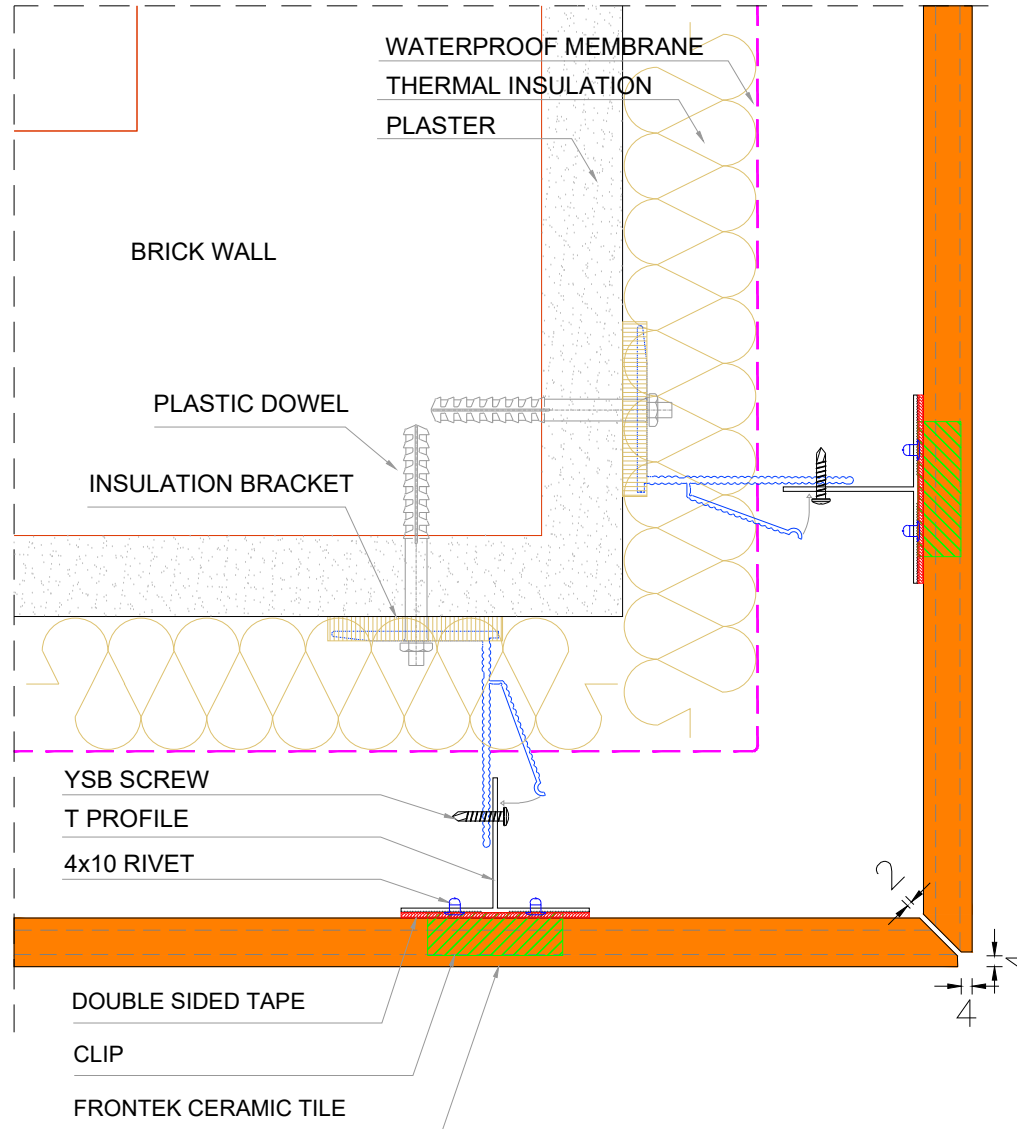

code	profile	profile features	code	profile	profile features
TP01	 <p>T Profile (50x50)</p>	colour : ral	LP01	 <p>L Profile (25x50)</p>	colour : ral
TP02	 <p>T Profile (70x50)</p>	colour : ral	LP02	 <p>L Profile (50x50)</p>	colour : ral
TP03	 <p>T Profile (100x50)</p>	colour : ral	 <p>4x10 Rivet 4,8x25 Rivet (Supply by requested RAL code)</p>		
	 <p>Bottom - Intermediate Clip</p>		 <p>Intermediate Clip</p>		

code	profile	profile features	code	profile	profile features
				Double Sided Tape	
3,9x19 YHB (M.U.V)					
3,9x19 YSB (M.U.V)					
4,8x16 YSB (M.U.V)					
AKB 5,5x25 (M.U.V)					
				MS Polymer Sealant	
		Steel Dowel			
		Plastic Dowel			
				Instant Adhesive - Glue	
					

DETAIL 2A

DETAIL B

DETAIL C