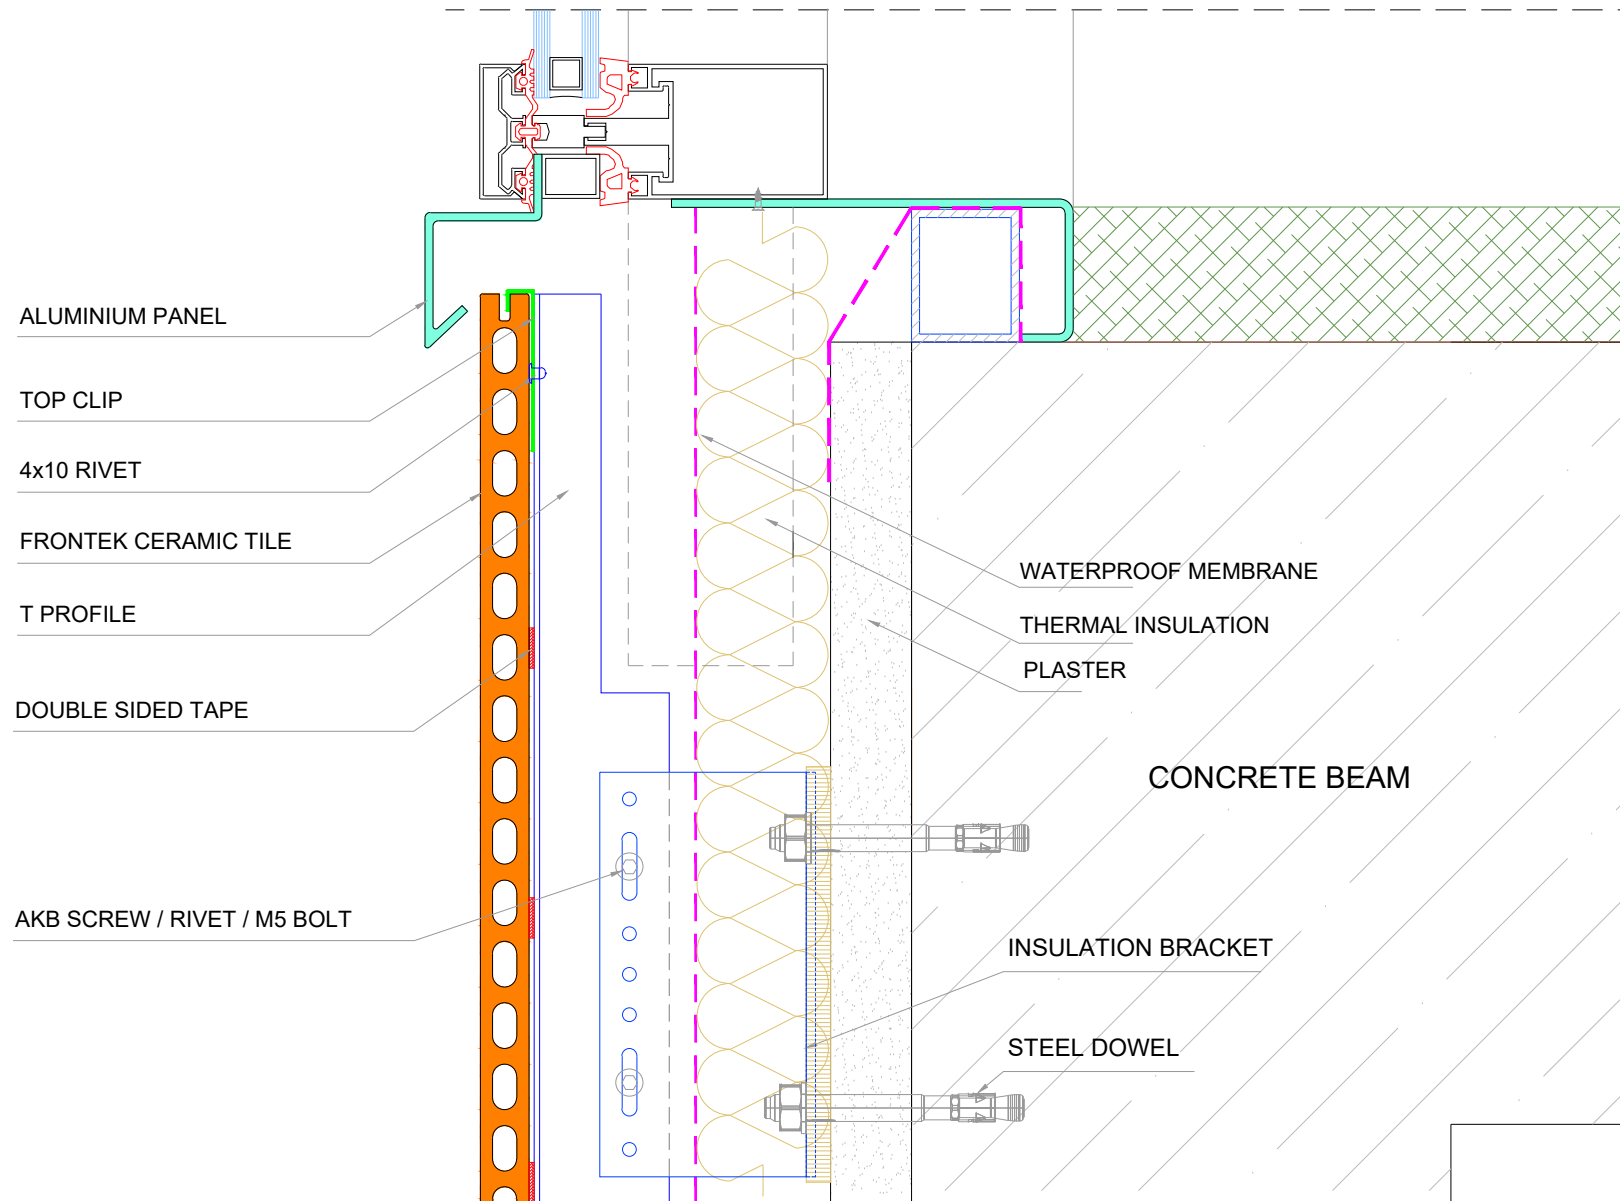

code	profile	profile features	code	profile	profile features
				Double Sided Tape	
3,9x19 YHB (M.U.V)					
3,9x19 YSB (M.U.V)					
4,8x16 YSB (M.U.V)					
AKB 5,5x25 (M.U.V)					
				MS Polymer Sealant	
		Steel Dowel			
		Plastic Dowel			
				Instant Adhesive - Glue	
					

DETAIL 2A

DETAIL B

DETAIL C