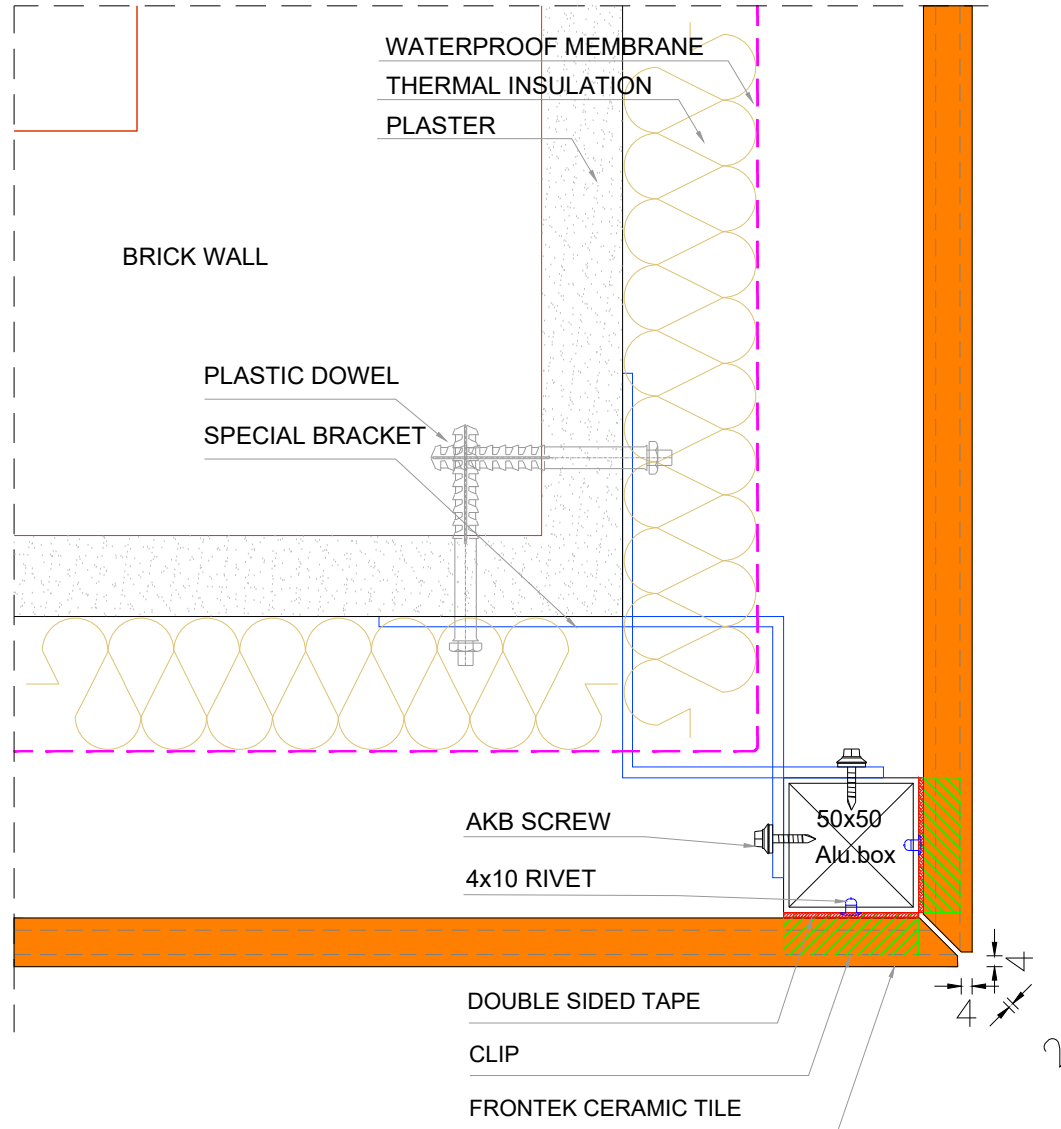

code	profile	profile features	code	profile	profile features
TP01	 <p>T Profile (50x50)</p>	colour : ral	LP01	 <p>L Profile (25x50)</p>	colour : ral
TP02	 <p>T Profile (70x50)</p>	colour : ral	LP02	 <p>L Profile (50x50)</p>	colour : ral
TP03	 <p>T Profile (100x50)</p>	colour : ral	 <p>4x10 Rivet 4,8x25 Rivet (Supply by requested RAL code)</p>		
	 <p>Bottom - Intermediate Clip</p>		 <p>Intermediate Clip</p>		

code	profile	profile features	code	profile	profile features
				Double Sided Tape	
3,9x19 YHB (M.U.V)					
3,9x19 YSB (M.U.V)					
4,8x16 YSB (M.U.V)					
AKB 5,5x25 (M.U.V)					
				MS Polymer Sealant	
		Steel Dowel			
		Plastic Dowel			
				Instant Adhesive - Glue	
					

DETAIL 2A

DETAIL B

DETAIL C