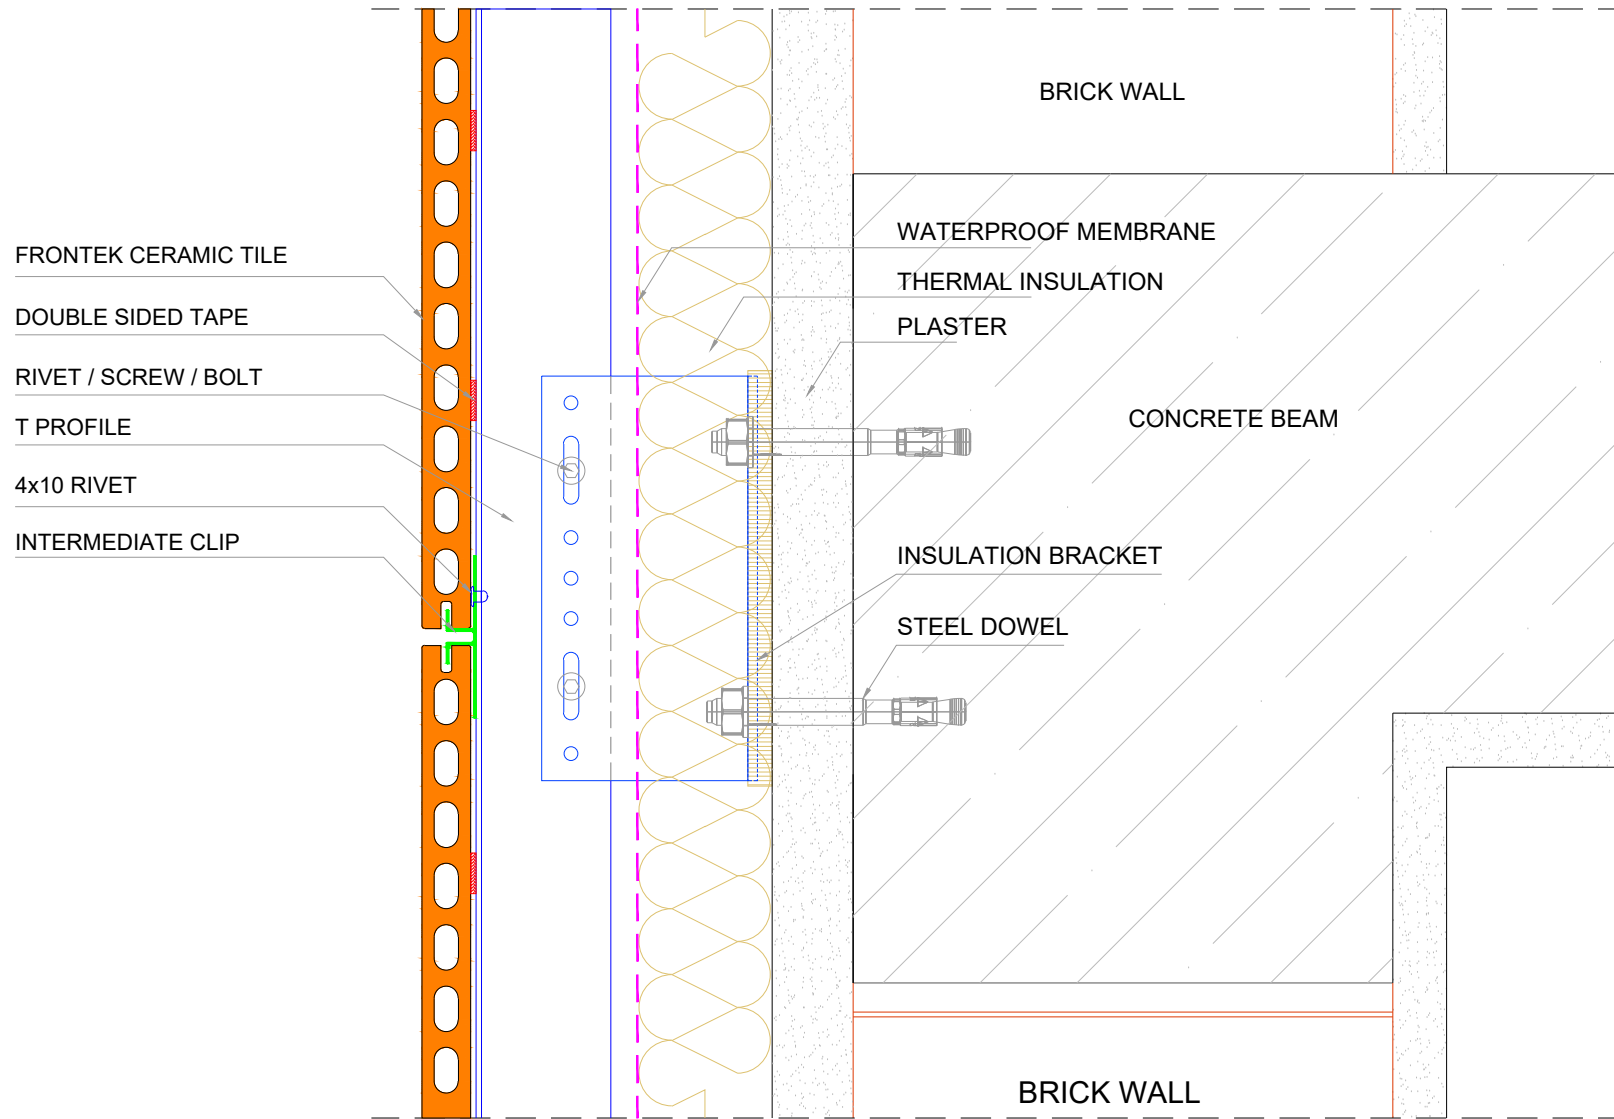

code	profile	profile features	code	profile	profile features
TP01	 <p>T Profile (50x50)</p>	colour : ral	LP01	 <p>L Profile (25x50)</p>	colour : ral
TP02	 <p>T Profile (70x50)</p>	colour : ral	LP02	 <p>L Profile (50x50)</p>	colour : ral
TP03	 <p>T Profile (100x50)</p>	colour : ral	 <p>4x10 Rivet 4,8x25 Rivet (Supply by requested RAL code)</p>		
	 <p>Bottom - Intermediate Clip</p>		 <p>Intermediate Clip</p>		

code	profile	profile features	code	profile	profile features
				Double Sided Tape	
3,9x19 YHB (M.U.V)					
3,9x19 YSB (M.U.V)					
4,8x16 YSB (M.U.V)					
AKB 5,5x25 (M.U.V)					
				MS Polymer Sealant	
		Steel Dowel			
		Plastic Dowel			
				Instant Adhesive - Glue	
					

DETAIL 2A

DETAIL B

DETAIL C