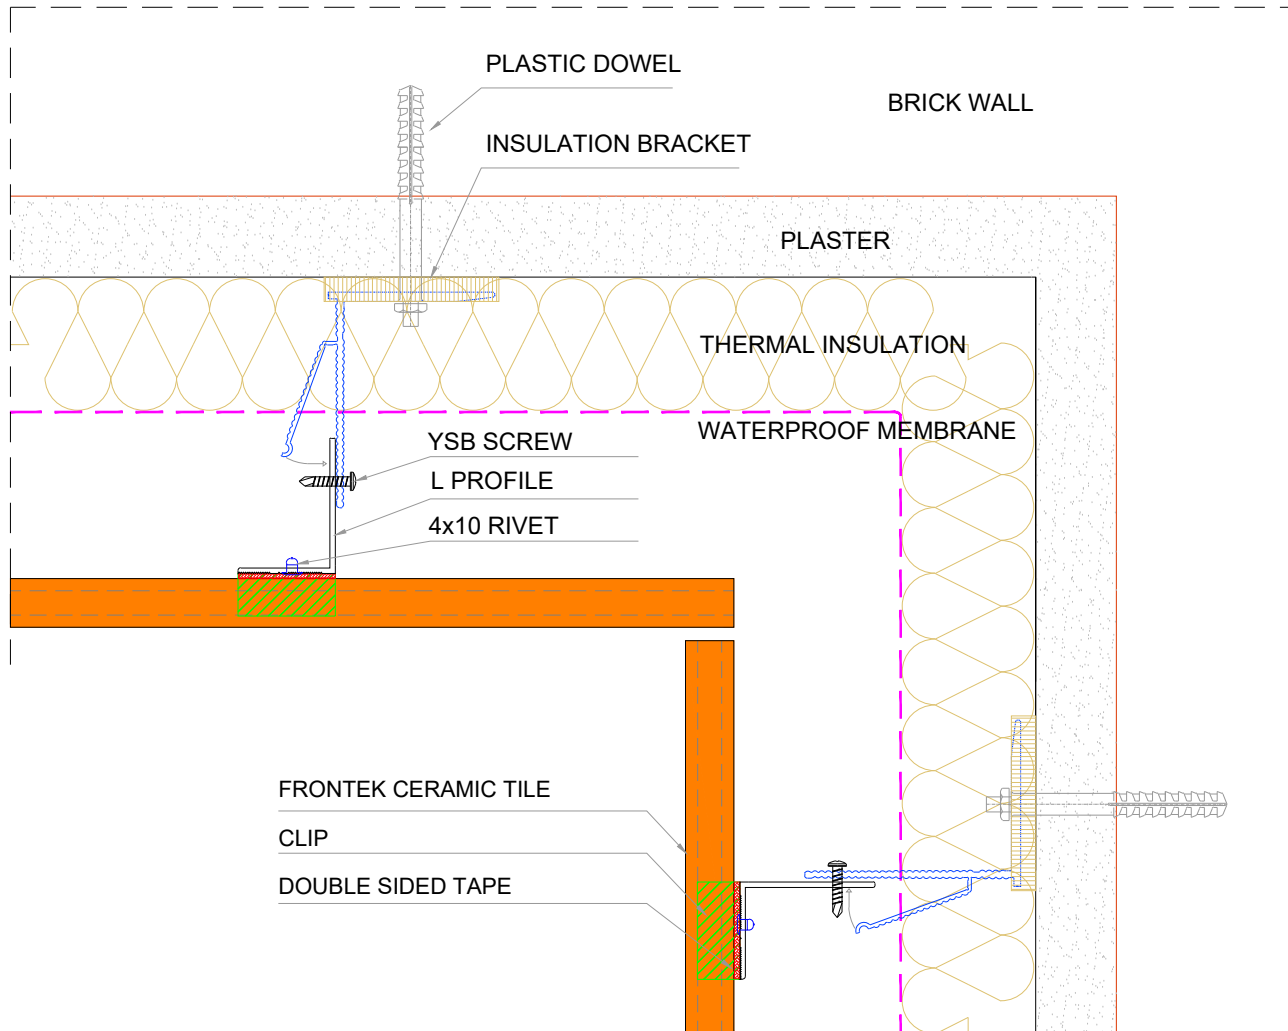

code	profile	profile features	code	profile	profile features
TP01	 <p>T Profile (50x50)</p>	colour : ral	LP01	 <p>L Profile (25x50)</p>	colour : ral
TP02	 <p>T Profile (70x50)</p>	colour : ral	LP02	 <p>L Profile (50x50)</p>	colour : ral
TP03	 <p>T Profile (100x50)</p>	colour : ral	 <p>4x10 Rivet 4,8x25 Rivet (Supply by requested RAL code)</p>		
	 <p>Bottom - Intermediate Clip</p>		 <p>Intermediate Clip</p>		

code	profile	profile features	code	profile	profile features
				Double Sided Tape	
3,9x19 YHB (M.U.V)					
3,9x19 YSB (M.U.V)					
4,8x16 YSB (M.U.V)					
AKB 5,5x25 (M.U.V)					
				MS Polymer Sealant	
		Steel Dowel			
		Plastic Dowel			
				Instant Adhesive - Glue	
					

DETAIL 2A

DETAIL B

DETAIL C