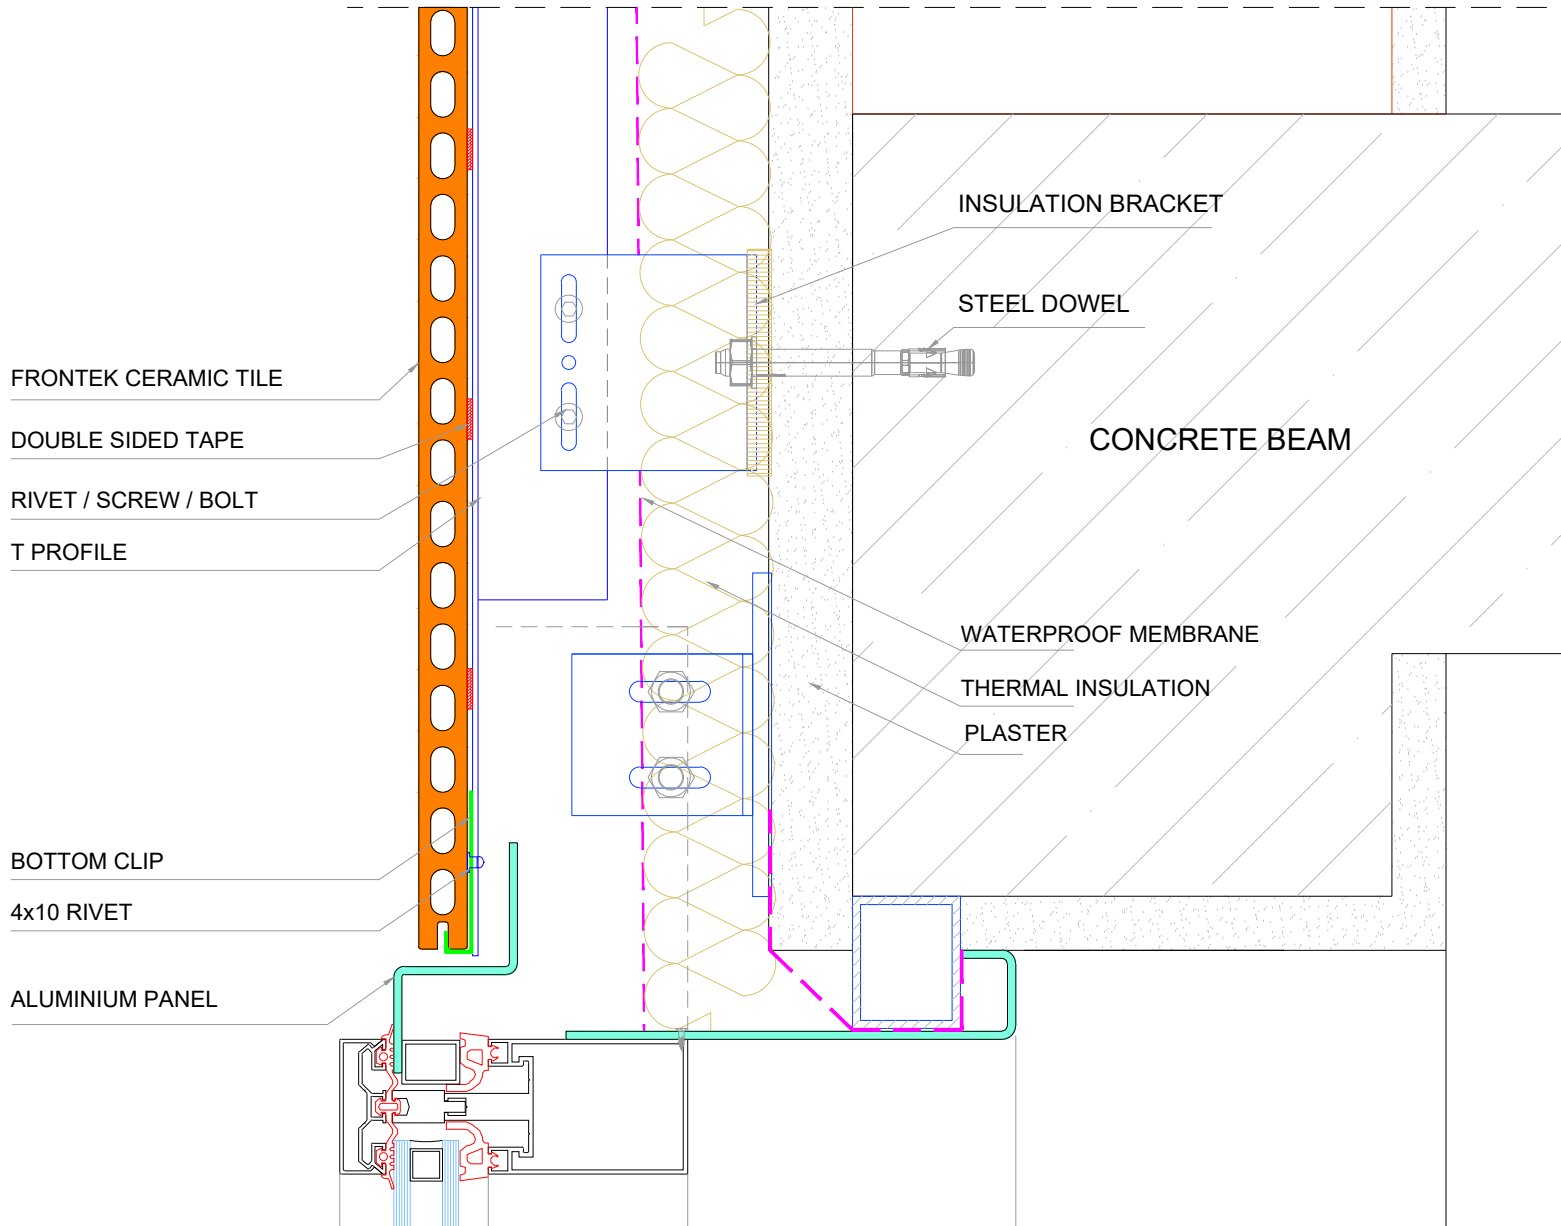

code	profile	profile features	code	profile	profile features
				Double Sided Tape	
3,9x19 YHB (M.U.V)					
3,9x19 YSB (M.U.V)					
4,8x16 YSB (M.U.V)					
AKB 5,5x25 (M.U.V)					
				MS Polymer Sealant	
		Steel Dowel			
		Plastic Dowel			
				Instant Adhesive - Glue	
					

DETAIL 2A

DETAIL B

DETAIL C