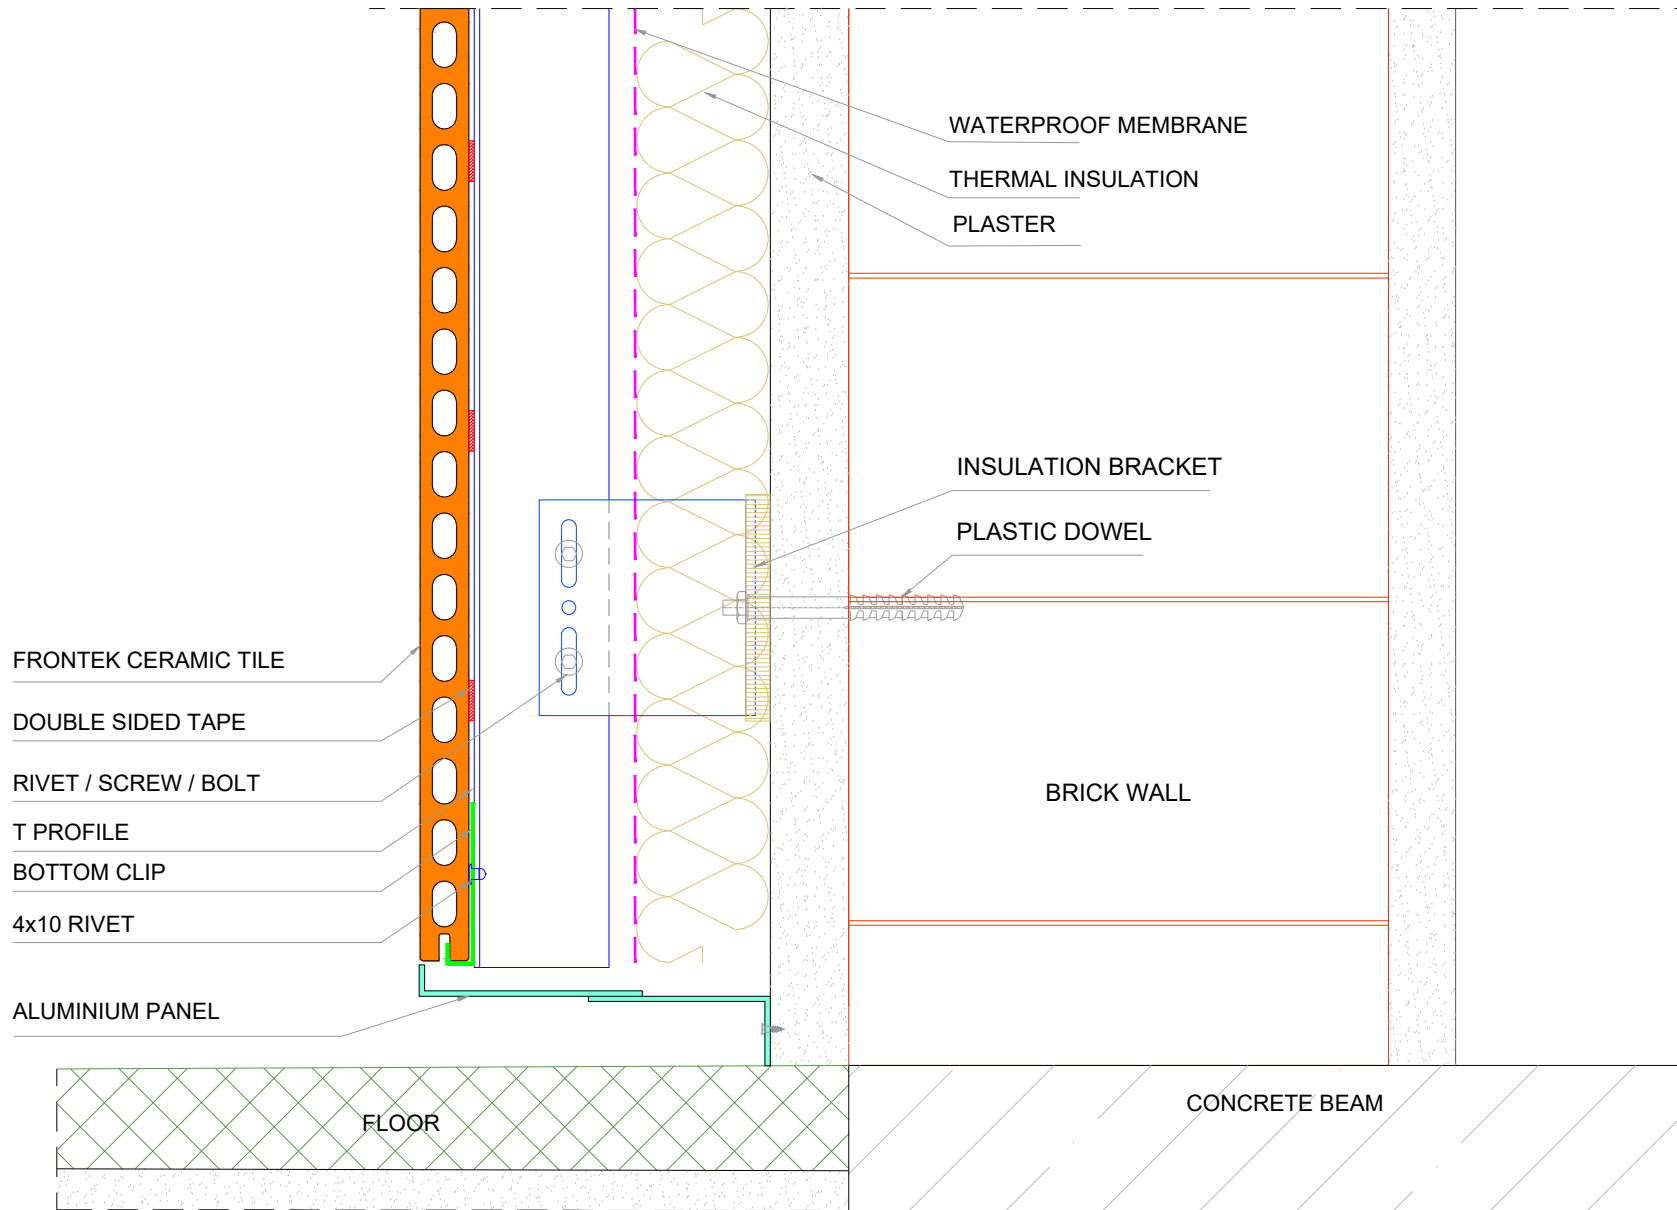

code	profile	profile features	code	profile	profile features
TP01	 <p>T Profile (50x50)</p>	colour : ral	LP01	 <p>L Profile (25x50)</p>	colour : ral
TP02	 <p>T Profile (70x50)</p>	colour : ral	LP02	 <p>L Profile (50x50)</p>	colour : ral
TP03	 <p>T Profile (100x50)</p>	colour : ral	 <p>4x10 Rivet 4,8x25 Rivet (Supply by requested RAL code)</p>		
	 <p>Bottom - Intermediate Clip</p>		 <p>Intermediate Clip</p>		

code	profile	profile features	code	profile	profile features
				Double Sided Tape	
3,9x19 YHB (M.U.V)					
3,9x19 YSB (M.U.V)					
4,8x16 YSB (M.U.V)					
AKB 5,5x25 (M.U.V)					
				MS Polymer Sealant	
		Steel Dowel			
		Plastic Dowel			
				Instant Adhesive - Glue	
					

DETAIL 2A

DETAIL B

DETAIL C